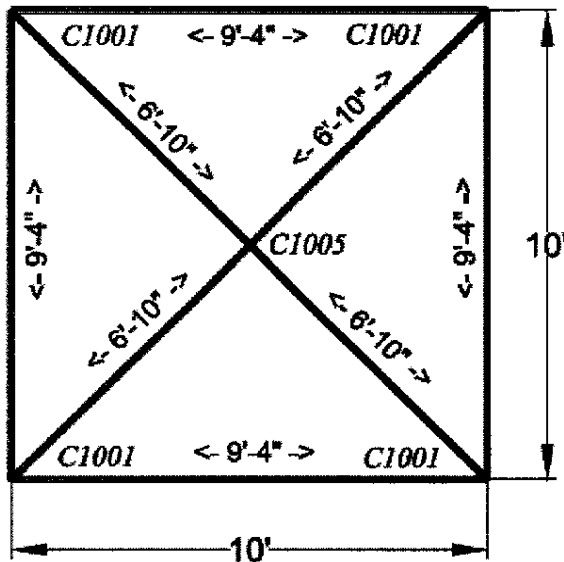

10x10 Frame Tent

Fittings		
4	Corner	C1001
1	4 Way Crown	C1005
24	Canopy Pins	P102

Poles			Color
4	9'4"	Spreader	White
4	6'10"	Hip Rafter	Yellow
4	7'8"	Legs	Black

Frame Options	
1 in. Frame	
2 in. Frame	
Note: Hip rafter (6'10") should be 1 in. only.	

Tops Options	
White 13oz. Translucent	
White 15oz. Blackout	
Colors (solid or stripe)	
Expandable 2 pieces.	
Velcro only—no buckles	

Accessories	
4	Base Plates
4	Corner Leg Braces
8	Ratchet ropes and Stakes (4 Minimum)
40	Feet—Sidewall