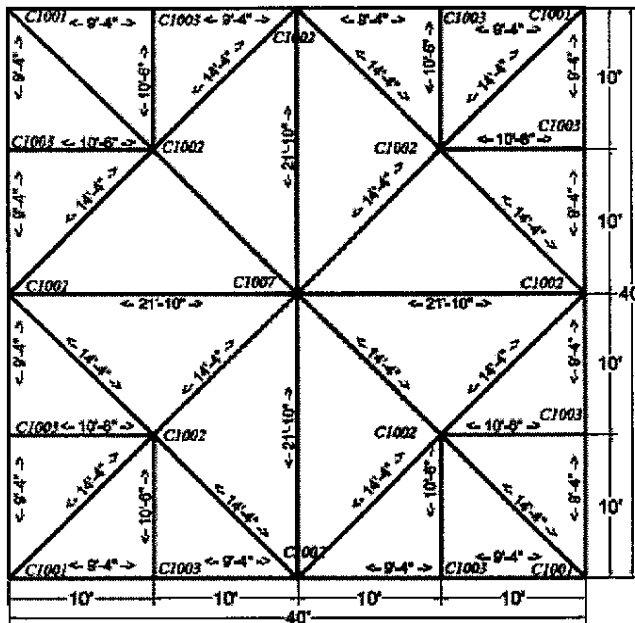

40x40 Frame Tent

Fittings		
4	Corner	C1001
1	8 Way Crown	C1007
8	Side Tee Joint	C1003
4	6 Way Side Tee	C1002
4	6 Way Hip Joint	C1009
120	Canopy Pins	P102

Poles			Color
4	21'10"	Hip Rafter	Red
16	14'4"	Spreader	Red
8	10'6"	Rafter	Green
16	9'4"	Spreader	White
16	7'8"	Legs	Black

Tops Options	
White 13oz. Translucent	
White 15oz. Blackout	
Colors (Solid or stripe)	
Expandable 2 pieces.	

Frame Options	
2 in. Frame standard	
D-Tube Heavy duty	

Accessories	
4	Corner Leg Braces
8	Tee Joint Leg Braces
20	Ropes and Stakes (16 Minimum)
160	Feet-Sidewall