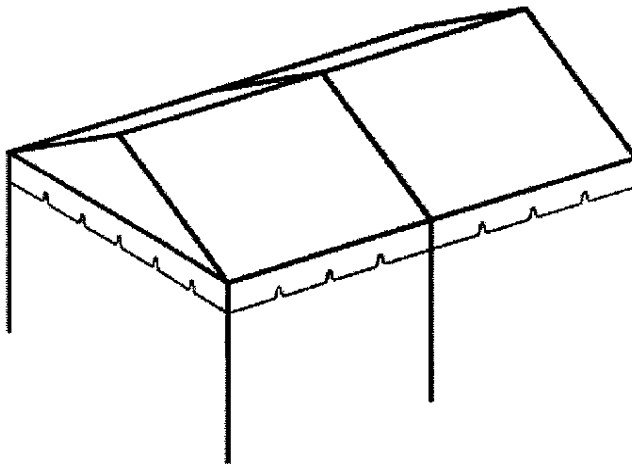

15x20 Gable Frame Tent

Fittings		
2	Gable Left	G01
2	Gable Right	G02
2	Gable Crown	G03
2	Side tee joint	C1003
1	Ridge top tee	C1008
1	Cable 15 Ft Brown	CB15x
40	Canopy Pins	P102

Poles		Color
2	14'4" Spreader	Red
6	9'4" Spreader	White
6	7'8" Rafter	Black
6	7'8" Legs	Black

Frame Options	
2 in. Frame Standard	
D-Tube Heavy duty	

Tops Options	
White 13oz. Translucent	
White 15oz. Blackout	
Colors (Solid or stripe)	
Expand 3 or 4 Pcs.	

Accessories	
4	Base Plates
4	Corner Leg Braces
2	Tee leg braces
10	Ratchet ropes and Stakes (6 Minimum)
60	Feet—Sidewall