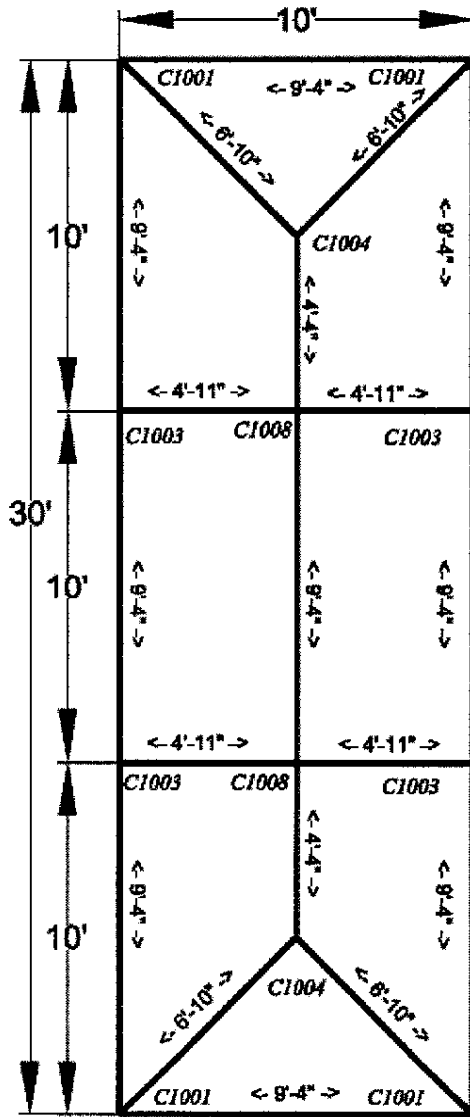

10x30 Frame Tent

Fittings		
4	Corner	C1001
2	3 Way Crown	C1005
4	Side Tee Joint	C1003
2	Ridge Top Tee	C1008
60	Canopy Pins	P102

Poles		Color
9	9'4" Spreader	White
4	6'10" Hip Rafter	Yellow
4	4'11" Rafter	Blue
2	4'4" Top Spreader	Red
8	7'8" Legs	Black

Tops Options
White 13oz. Translucent
White 15oz. Blackout
Colors (Solid or stripe)
Expandable 3 or 4 pieces.
Velcro only—no buckles

Frame Options
1 in. Frame
2 in. Frame

Accessories	
8	Base Plates
4	Corner Leg braces
4	Tee Leg braces
12	Ropes and Stakes (8 Minimum)
80	Feet-Sidewall