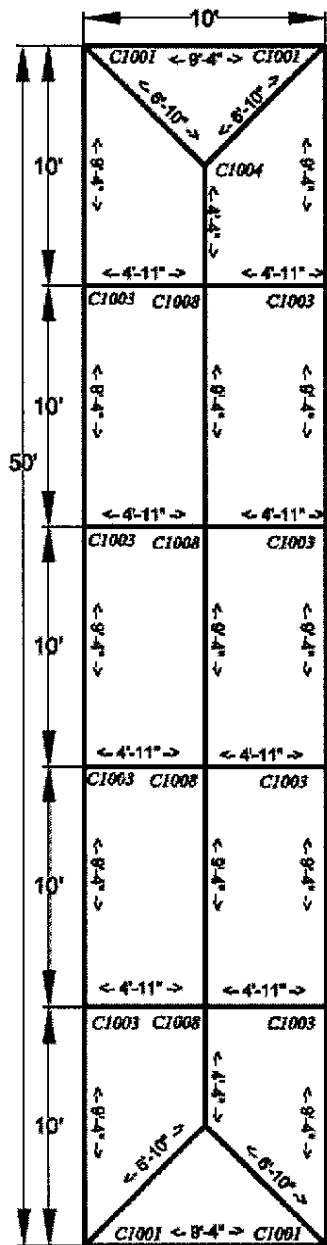

10x50 Frame Tent

Fittings		
4	Corner	C1001
2	3 Way Crown	C1005
8	Side Tee Joint	C1003
4	Ridge Top Tee	C1008
82	Canopy Pins	P102

Poles		Color
15	9'4" Spreader	White
4	6'10" Hip Rafter	Yellow
8	4'11" Rafter	Blue
2	4'4" Top Spreader	Red
12	7'8" Legs	Black

Tops Options
White 13oz. Translucent
White 15oz. Blackout
Colors (solid or stripe)
Expandable 3, 4 or 5 pieces.
Velcro only—no buckles

Frame Options
1 in. Frame
2 in. Frame

Accessories	
12	Base Plates
4	Corner Leg braces
8	Tee Leg braces
16	Ropes and Stakes (12 Minimum)
120	Feet Sidewall