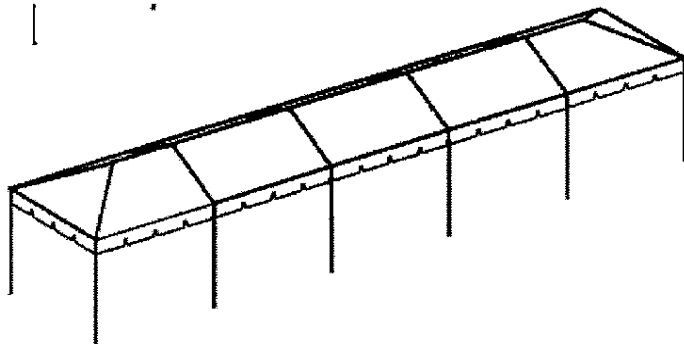

10x50 Frame Tent

Fittings		
4	Corner	C1001
2	3 Way Crown	C1005
8	Side Tee Joint	C1003
4	Ridge Top Tee	C1008
82	Canopy Pins	P102

Poles		Color
15	9'4" Spreader	White
4	6'10" Hip Rafter	Yellow
8	4'11" Rafter	Blue
2	4'4" Top Spreader	Red
12	7'8" Legs	Black

Tops Options
White 13oz. Translucent
White 15oz. Blackout
Colors (solid or stripe)
Expandable 3, 4 or 5 pieces.
Velcro only—no buckles

Frame Options
1 in. Frame
2 in. Frame

Accessories	
12	Base Plates
4	Corner Leg braces
8	Tee Leg braces
16	Ropes and Stakes (12 Minimum)
120	Feet Sidewall