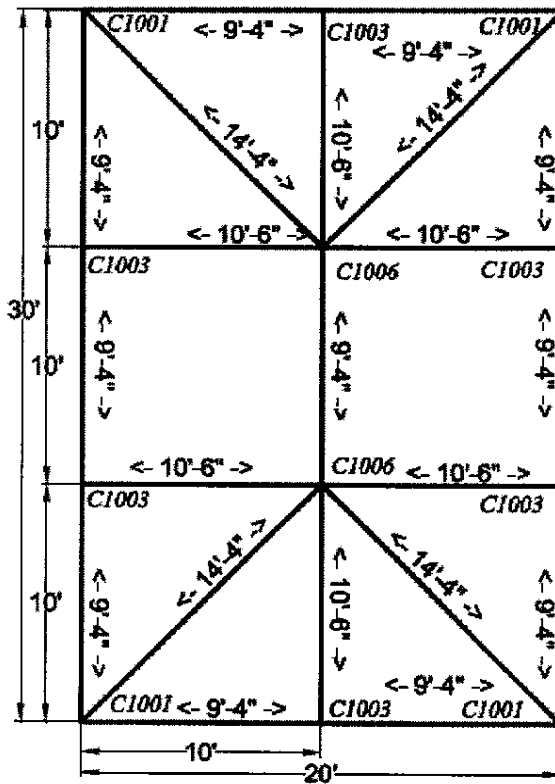

INTERNATIONAL TENT & EQUIPMENT MANUFACTURING, INC (757) 569-7970 Plant (757) 569-7980 Fax

20x30 Frame Tent

Fittings		
4	Corner	C1001
6	Side Tee Joint	C1003
2	6 Way crown	C1006
62	Canopy Pins	P102

Poles			Color
11	9'4"	Spreader	White
4	14'4"	Hip Rafter	Red
6	10'6"	Rafter	Green
10	7'8"	Legs	Black

Tops Options	
White 13oz. Translucent	
White 15oz. Blackout	
Colors (Solid or stripe)	
Expandable 3 pieces.	

Frame Options	
1 in. Frame	
2 in. Frame	
D-Tube Heavy duty	

Accessories	
10	Base Plates
4	Corner Leg Braces
6	Tee Joint Leg Braces
14	Ropes and Stakes (10 Minimum)
100	Feet Sidewall