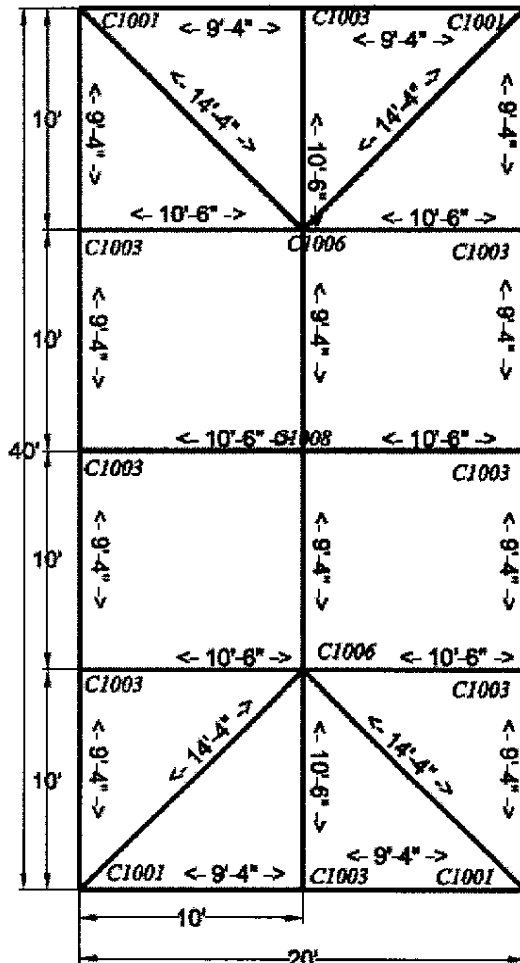

INTERNATIONAL TENT & EQUIPMENT MANUFACTURING, INC. (757) 569-7970 Plant (757) 569-7980 Fax

20x40 Frame Tent

Fittings		
4	Corner	C1001
8	Side Tee Joint	C1003
2	6 Way Crown	C1006
1	Ridge Top Tee	C1008
1	Cable 20x Blue	CB20x
76	Canopy Pins	P102

Poles			Color
14	9'4"	Spreader	White
4	14'4"	Hip Rafter	Red
8	10'6"	Rafter	Green
12	7'8"	Legs	Black

Tops Options	
White 13oz. Translucent	
White 15oz. Blackout	
Colors (solid or stripe)	
Expandable 3 or 4 pieces.	