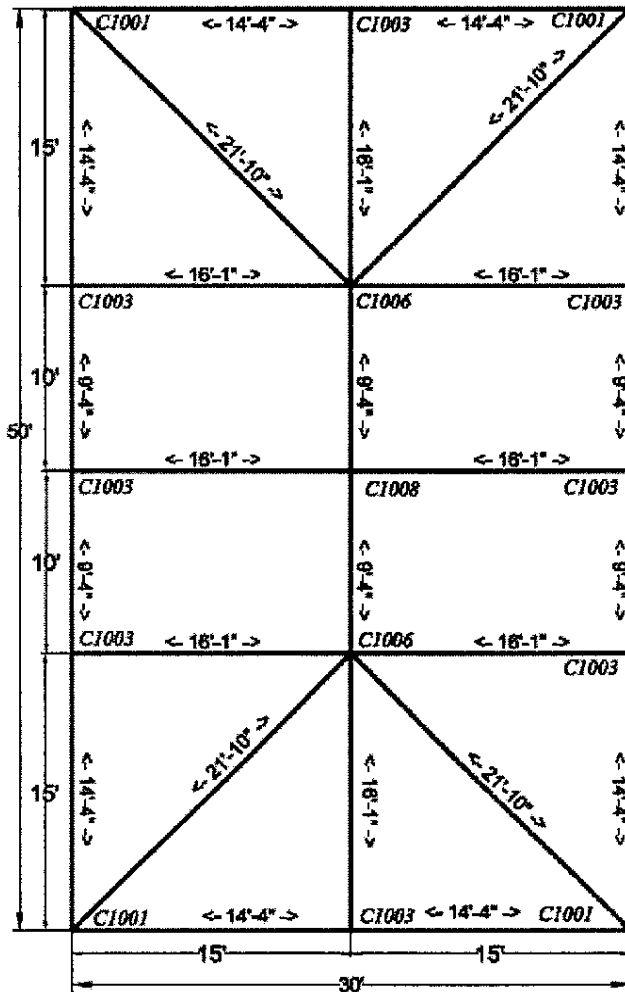

INTERNATIONAL TENT & EQUIPMENT MANUFACTURING, INC (757) 569-7970 Plant (757) 569-7980 Fax

30x50 Frame Tent

Fittings		
4	Corner	C1001
8	Side Tee Joint	C1003
2	6 Way crown	C1006
1	Ridge top tee	C1008
3	Cable 30 ft Black	CB30x
76	Canopy Pins	P102

Poles			Color
8	14'4"	Spreader	Red
6	9'4"	Spreader	White
4	21'10"	Hip Rafter	Red
8	16'1"	Rafter	Green
12	7'8"	Legs	Black

Tops Options
White 13oz. Translucent
White 15oz. Blackout
Colors (Solid or stripe)
Expandable 3 or 4 pieces.