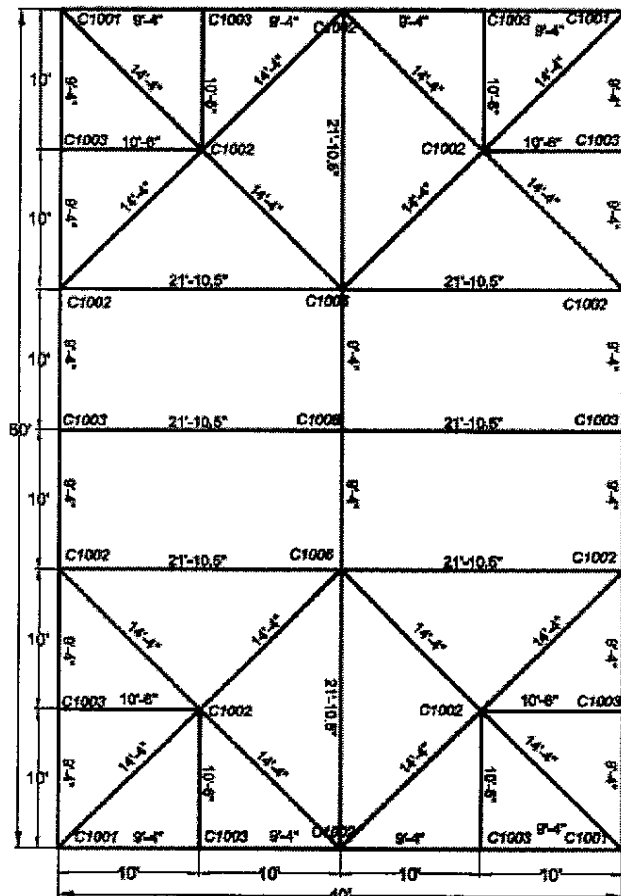

INTERNATIONAL TENT & EQUIPMENT MANUFACTURING, INC (757) 569-7970 Plant (757) 569-7980 Fax

40x60 Frame Tent

Fittings		
4	Corner	C1001
2	6 Way Crown	C1006
10	Side Tee Joint	C1003
6	6 Way Side Tee	C1002
4	6 Way Hip Joint	C1009
1	Ridge Top Tee	C1008
3	Cable 40ft Silver	CB40Q
2	Rafter Crossbar	C1033Q
150	Canopy Pins	P102

Poles			Color
8	21'10"	Hip Rafter	Red
16	14'4"	Spreader	Red
8	10'6"	Rafter	Green
22	9'4"	Spreader	White
20	7'8"	Legs	Black
1	14'4"	Rafter Pole	Red

Tops Options	
13 oz.	White translucent
15 oz.	White Blackout
Colors (Solid or stripe)	
3 or 4 pieces expandable	